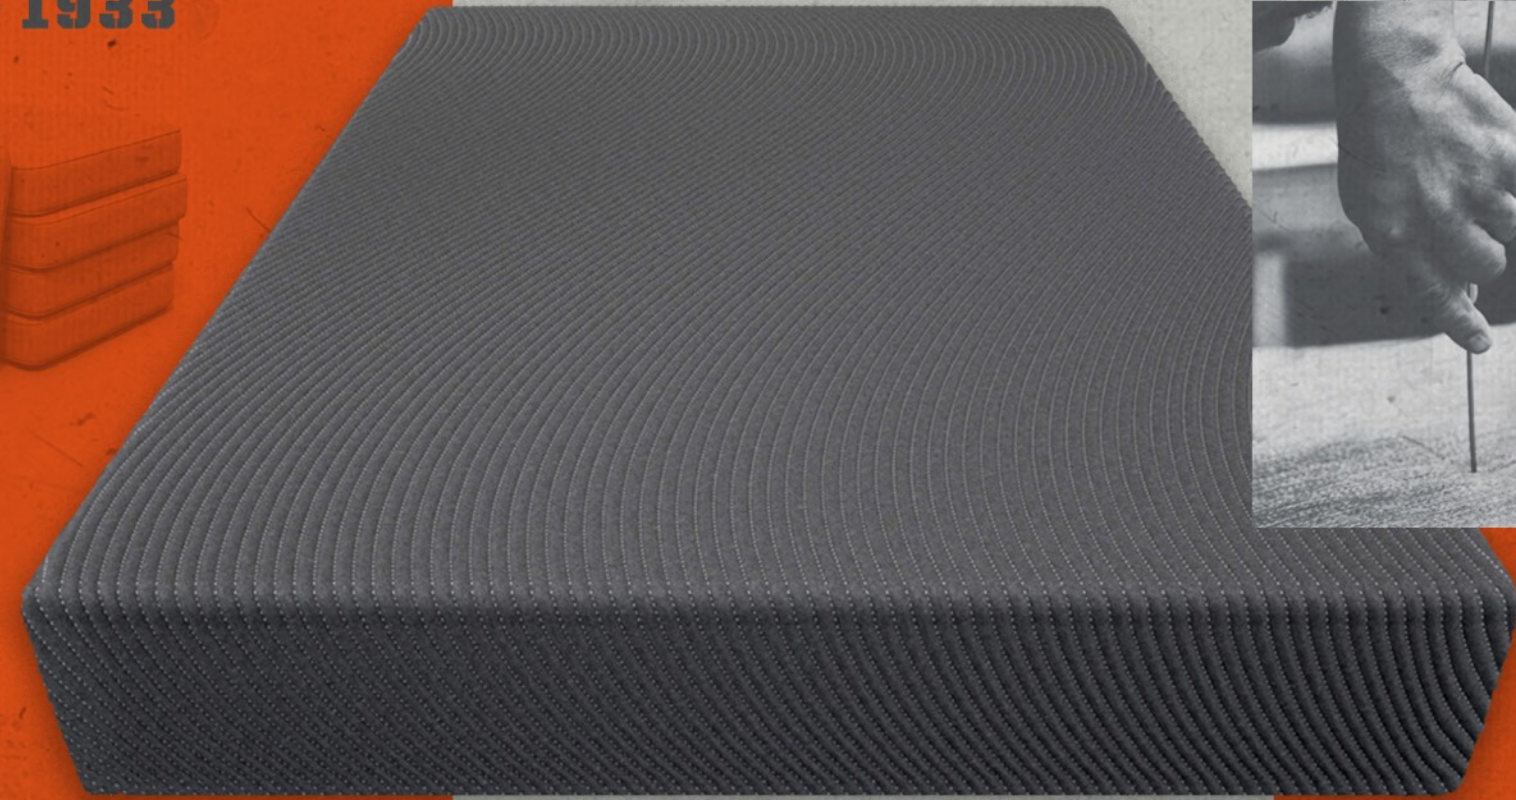

MADE RIGHT ➔ TO SLEEP RIGHT.

EST. 1933

STILL MIDWEST MADE