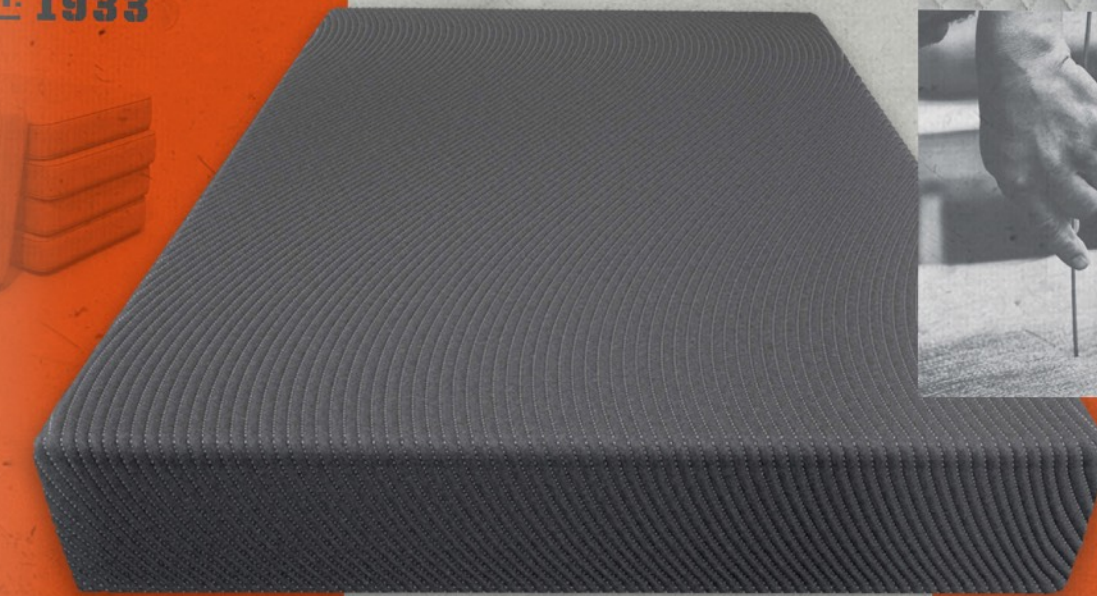

MADE RIGHT ➔ TO SLEEP RIGHT.

EST. 1933

STILL MIDWEST MADE

YOU'LL NEVER WAKE UP ON THE WRONG SIDE OF THE BED. EVERY MATTRESS FROM **CAMPBELL SLEEP CO.** IS CRAFTED TO GIVE YOU BETTER REST. FUSING THE LATEST SLEEP TECHNOLOGY WITH NEARLY A CENTURY OF HARD WORK AND QUALITY CRAFTSMANSHIP ENSURES EVERY MATTRESS TO LEAVE THE FACTORY FLOOR MEETS THE HIGHEST STANDARD—YOURS. RESTING EASY TAKES A LOT OF HARD WORK, AND CAMPBELL KNOWS HOW TO DELIVER.

DISCOVER THE BEST IN REST CAMPBELLSLEEP.COM

PRODUCT AD